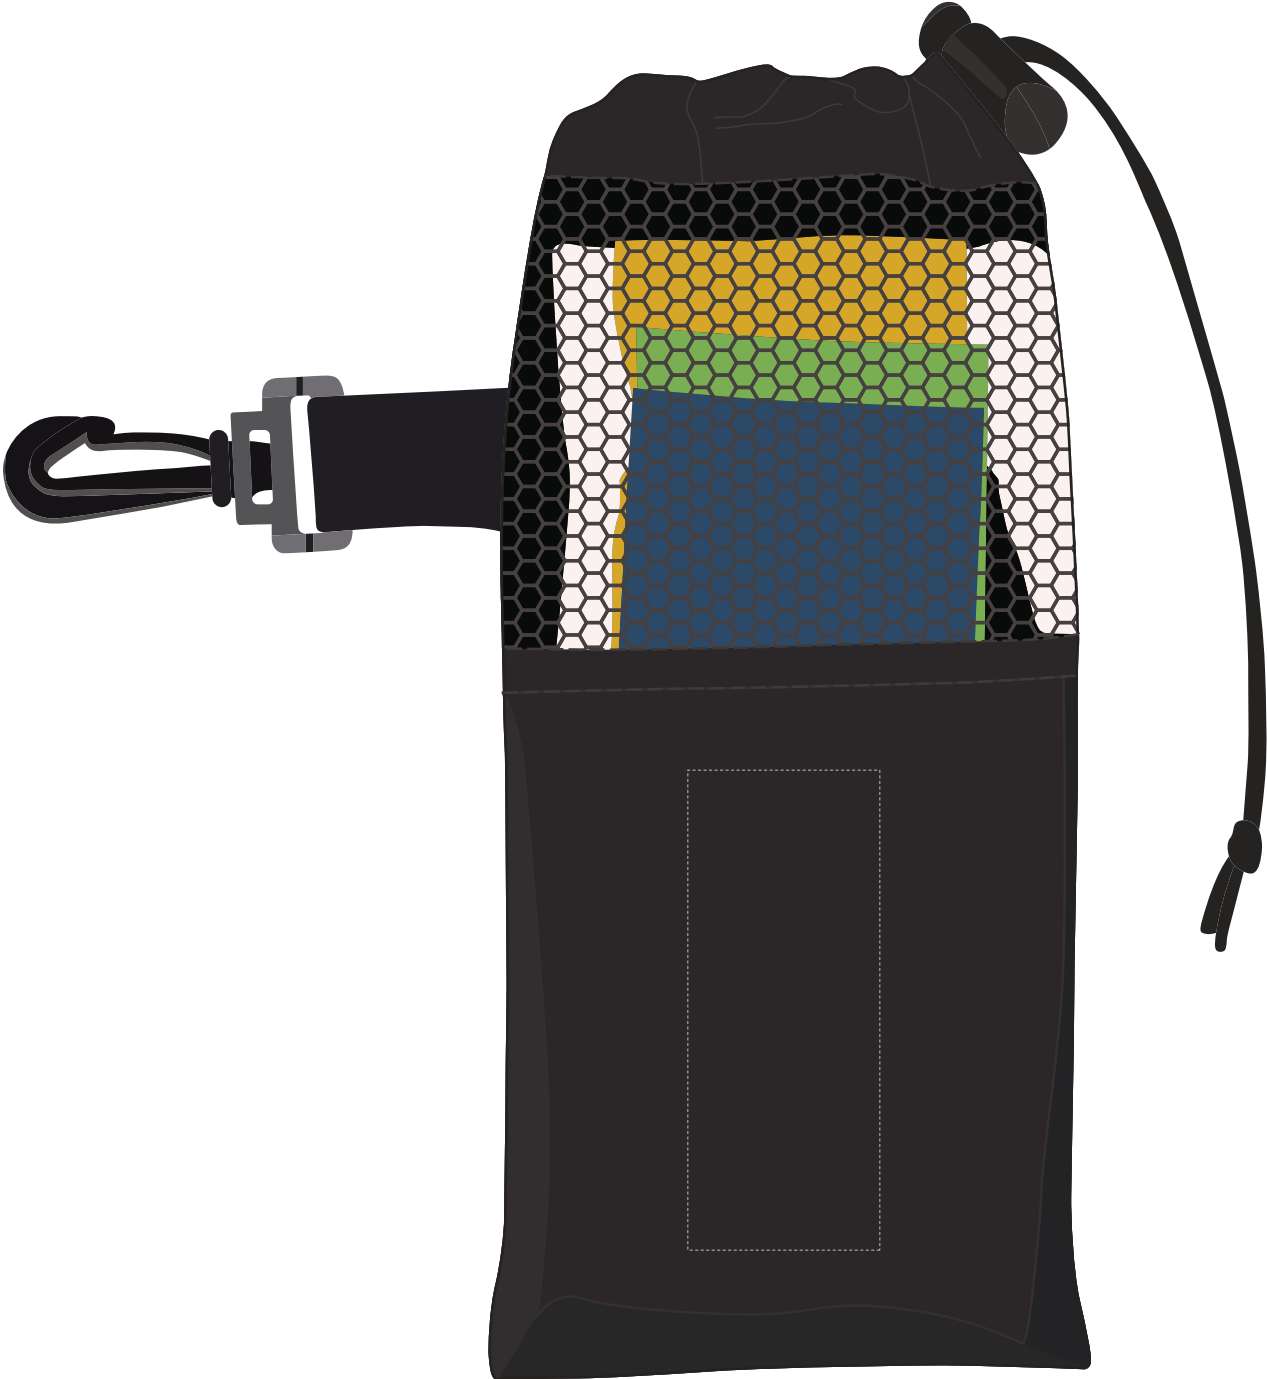

STANDARD SILK-SCREEN

FPO

Dashed Line For Imprint Area Only, Will Not Print.

1" 0.5" 0"	Artist/Date: Order #: Ship Date: Imprint Color: Item Color:	Item #: 7878 Max Imprint Size: 1"W x 2.5"H Imprint Type: SS	Proofing:
------------------	---	---	-----------